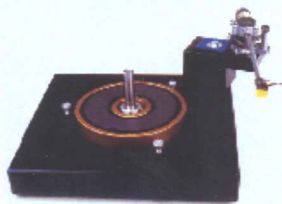

J.C. Verdier

Constantly imitated but never equalled, the Platine Verdier has been in production for more than 20 years and is sold all over the world. Its 18kg platter is supported by a magnetic repulsion system and a 20mm diameter bearing shaft. The quiet motor drives the platter with a belt or linen, and is placed at a distant to avoid the transfer of vibrations. The table comes with two armrest (one predrilled for SME).

Finish: Platine Verdier: Piano Black

Platine Vintage: Granite Base (Special Order)

Speeds: 33.3, 45 and 78 rpm

Motor: AC Motor (upgradable to DC)

Weight: 65 KG

Exclusive Canadian Distribution: Excel Stereo