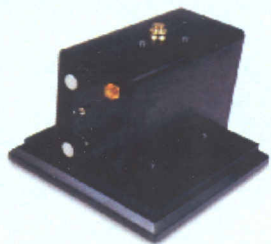

J.C. Verdier

Constantly imitated but never equalled, the Platine Verdier has been in production for more than 20 years and is sold all over the world. Its 18kg platter is supported by a magnetic repulsion system and a 20mm diameter bearing shaft. The quiet motor drives the platter with a belt or linen, and is placed at a distant to avoid the transfer of vibrations. The table comes with two armrest (one predrilled for SME).

Finish: Platine Verdier: Piano Black

Platine Vintage: Granite Base (Special Order)

Speeds: 33.3, 45 and 78 rpm

Motor: AC Motor (upgradable to DC)

Weight: 65 KG

Exclusive Canadian Distribution: Excel Stereo