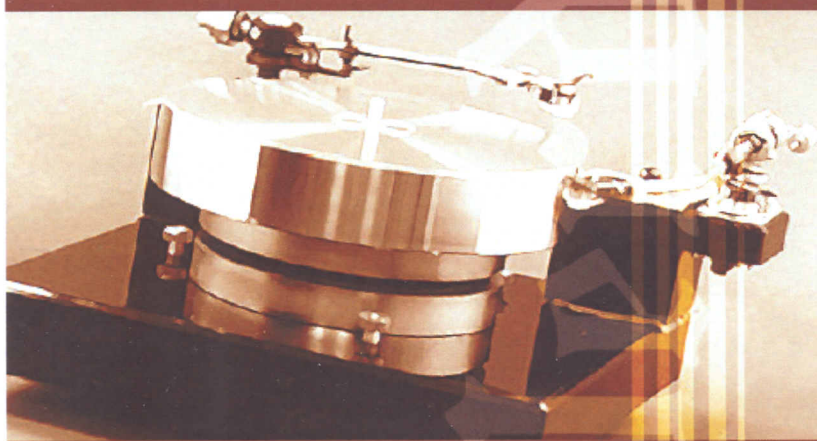

J.C. Verdier

Constantly imitated but never equalled, the Platine Verdier has been in production for more than 20 years and is sold all over the world. Its 18kg platter is supported by a magnetic repulsion system and a 20mm diameter bearing shaft. The quiet motor drives the platter with a belt or linen, and is placed at a distant to avoid the transfer of vibrations. The table comes with two armrest (one predrilled for SME).

Finish: Platine Verdier: Piano Black

Platine Vintage: Granite Base (Special Order)

Speeds: 33.3, 45 and 78 rpm

Motor: AC Motor (upgradable to DC)

Weight: 65 KG

Exclusive Canadian Distribution: Excel Stereo